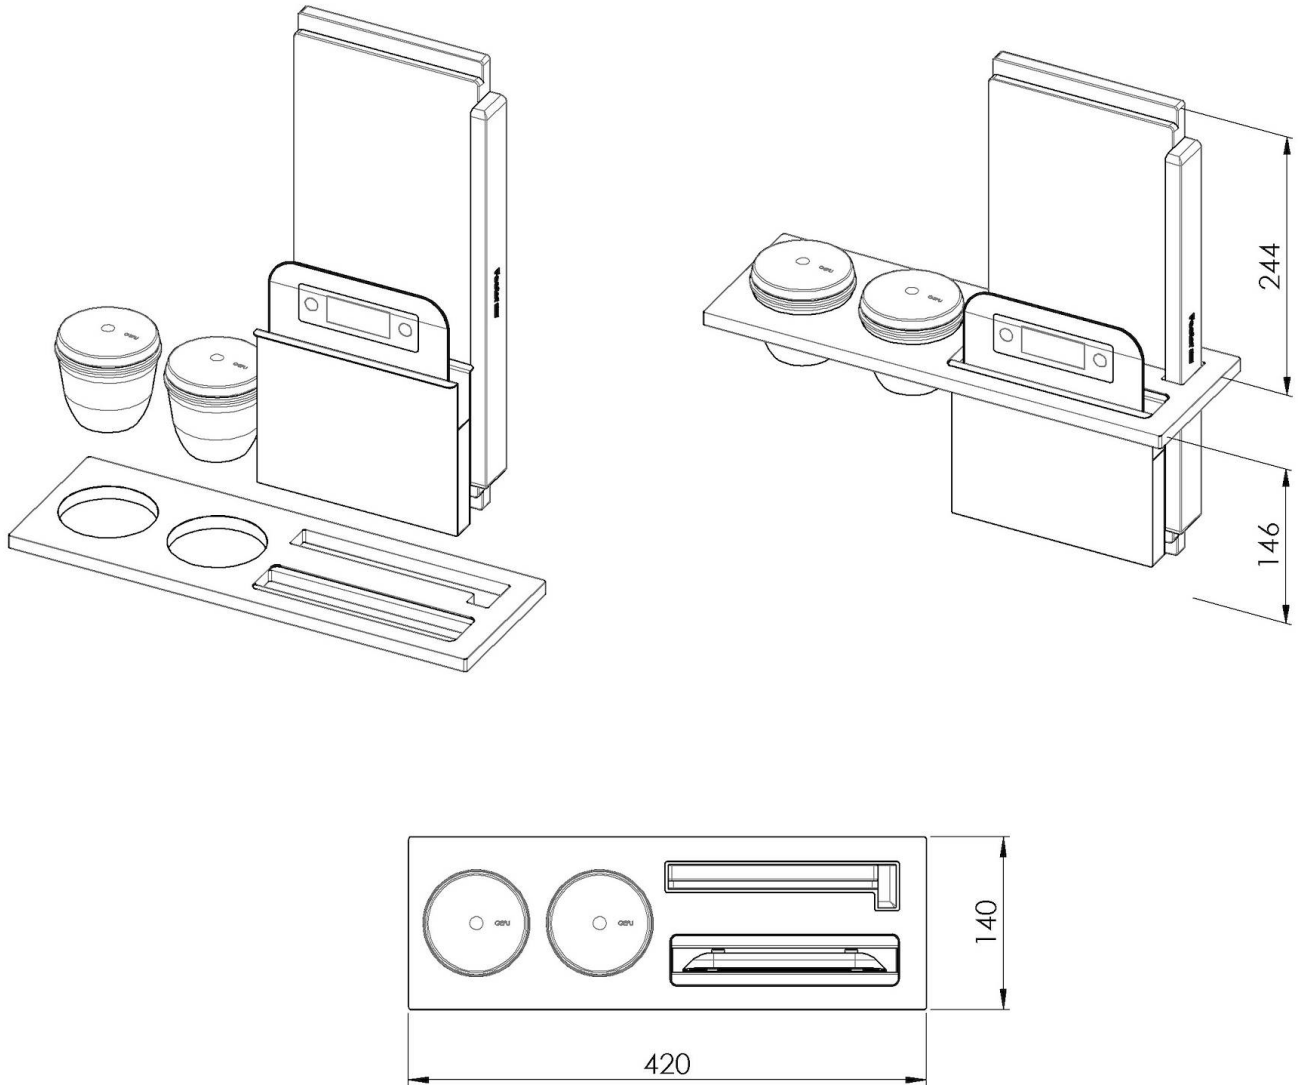

## Kit "G"

Multifunction scale, 2 terracotta bowls with stainless steel lid, 2 glass salt shakers, 2 stainless steel bottle holders

Accessories equipped troughs

Code: 8100 710

## DETAILS

Equipped troughs accessories    Multifunction kit

---

Type    Standard

---

Dimensions    42 x 14 cm

---

Length    3 unit - Standard

---

Scale features

- Dimension 21.4 x 16.5 cm - Max capacity 5 kg
- Bluetooth connection to smartphone
- Free access to the smartapple app
- Database with more than 430 stored foods

---

Notes:    The chopping board can only be used in 400 mm deep bowls

## TECHNICAL DATA

8100 710

- 1 x supporto black / 1 x black support
- 1 x tagliere iroko / 1 x iroko cutting board
- 1 x bilancia / 1 x balance
- 2 x ciotola in terracotta con coperchio in acciaio inox e cucchiaino in legno / 2 x terracotta bowl with stainless steel lid and wooden spoon